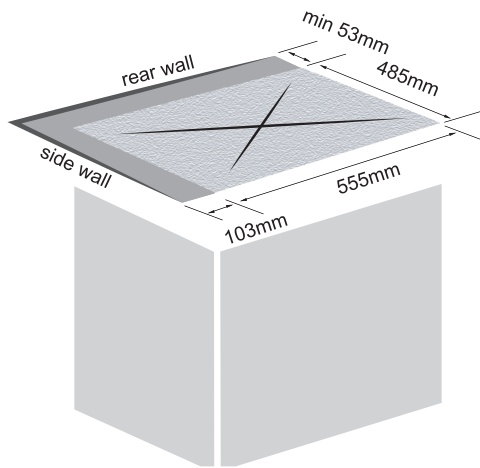

X marks cooktop position