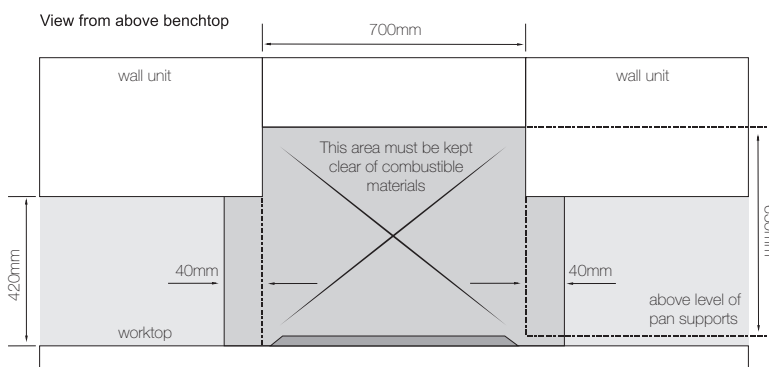

X marks cooktop position